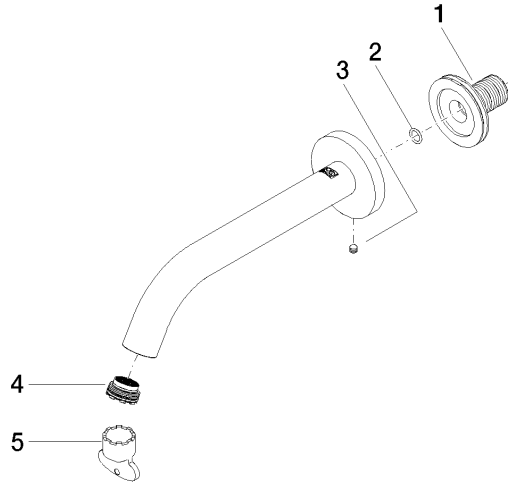

13 801 660

Spare parts list

No.	Item Number	Name	Quantity used	Delivery time
1	90 24 03 280 00 90	nipple	1	2
2	90 14 10 060 00 90	seal	1	2
3	90 31 11 112 00 90	pin	1	2
4	09 29 03 055 90	aerator	1	60
5	04 30 09 024 00 90	key	1	2