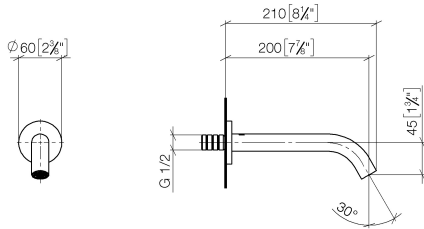

**META Bath spout for wall mounting - Chrome**

META

13 801 660

- 200mm projection
- circular normal flow
- rosette Ø 60 mm
- hole diameter 37 mm
- 1/2" connection
- max. flow 24.6 l/min at 3 bar flow pressure

**Recommended miscellaneous**

- Concealed wall elbow -** 35 085 970 90
- max. recess depth 163 mm
  - min. recess depth 90 mm

13 801 660

mm [inches]

### Flow rate chart